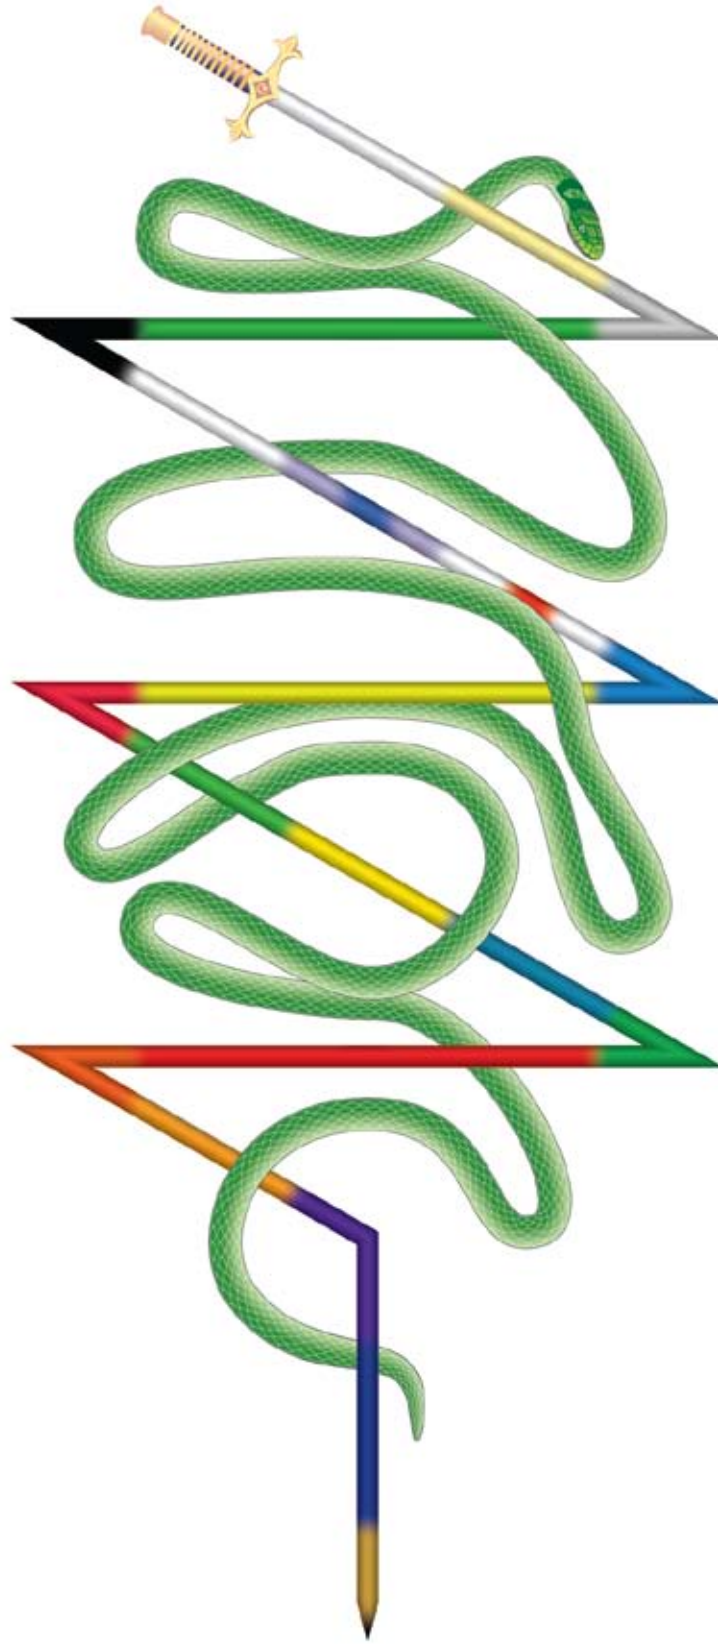

diagrams of the  
**ADEPTUS MINOR HALL**

$$\textcircled{5} = \boxed{6}$$

# THE SWORD & SERPENT

The colors of the Minutum Mundum are also the key to those which compose the Sword and Serpent; and thus by their aid it may be the better examined and comprehended. The one is ascending, the other is descending; the one is fixed, the other is volatile; the one unites the Sephiroth, the other the Paths. Furthermore, in the Serpent of Wisdom is shown the ascending Spiral, and in the Sword the rush of the descending White Brilliance from beyond Kether, differentiated into various shades and colors, darkening more and more as they near Malkuth.